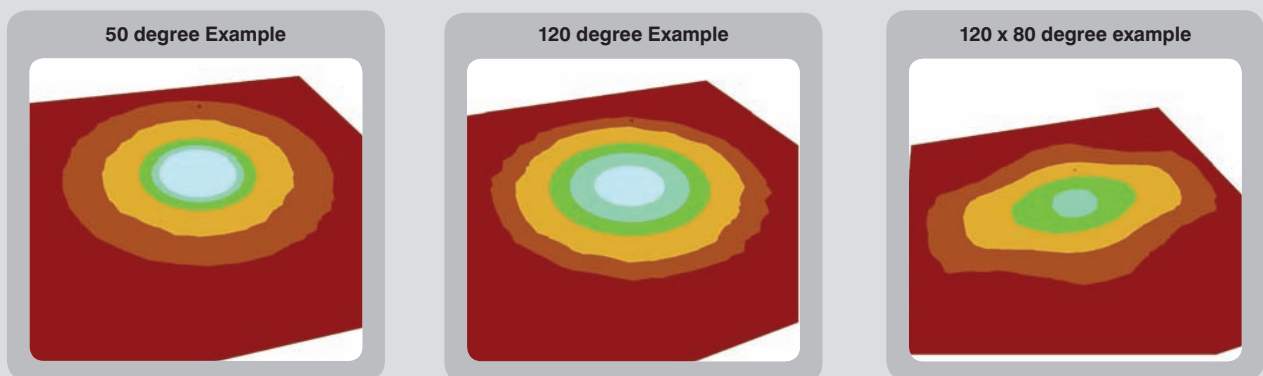

PHOTOMETRIC DIAGRAMS (Full photometry available)

Notes: Height 5m. Maintenance factor 0.85. 120 x 80 degree unit read (H) as left to right plan view and vertical (V) front to back

PART CODES - FIXED ILLUMINATION

UBF-24-50	RAYLUX URBAN UBF-24, 40W Max, 50 degree, White-Light, inc PSU
UBF-24-120	RAYLUX URBAN UBF-24, 40W Max, 120 degree, White-Light, inc PSU
UBF-24-120H-80V	RAYLUX URBAN UBF-24, 40W Max, 120 Horizontal x 80 Vertical, White-Light, inc PSU