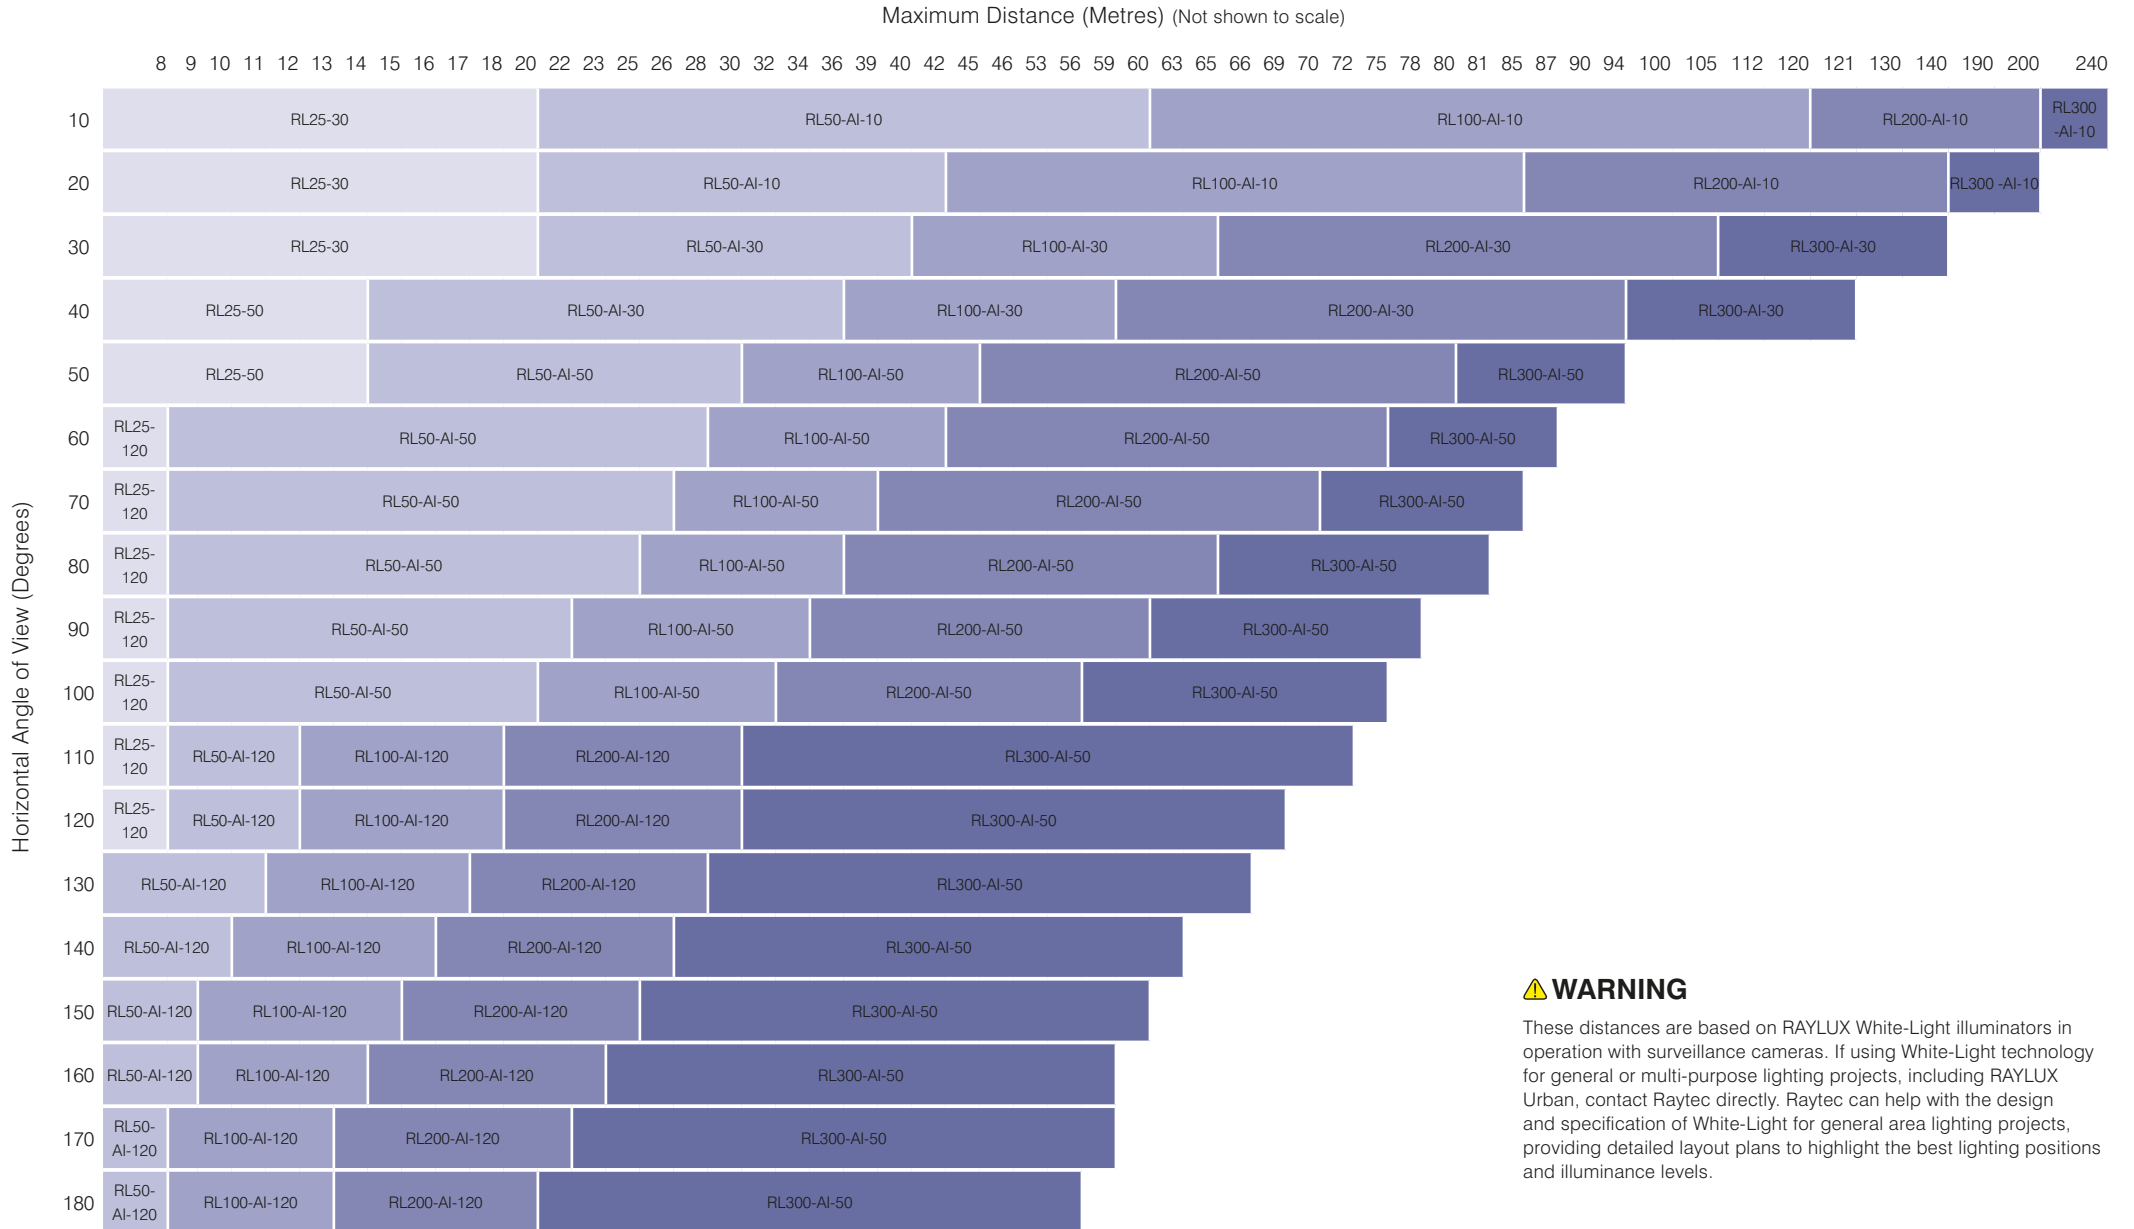

rayLUX White-Light Distance Chart

Distances for Surveillance purposes only – NOT for general area illumination

⚠ WARNING

These distances are based on RAYLUX White-Light illuminators in operation with surveillance cameras. If using White-Light technology for general or multi-purpose lighting projects, including RAYLUX Urban, contact Raytec directly. Raytec can help with the design and specification of White-Light for general area lighting projects, providing detailed layout plans to highlight the best lighting positions and illuminance levels.