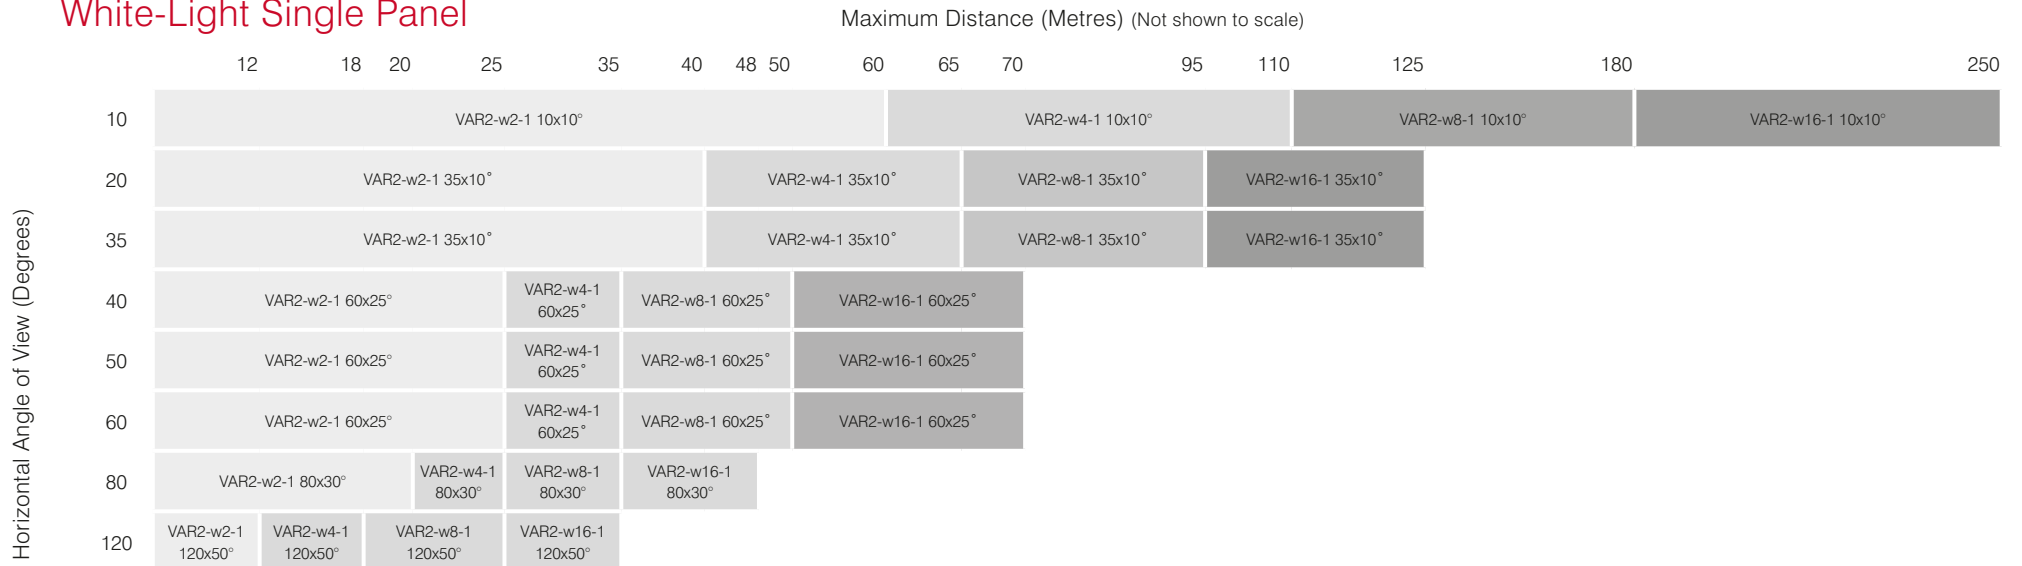

VARIO2 Distance Chart

Infra-Red Single Panel

The VARIO2 Infra-Red series includes i2, i4, i6, i8 and i16 variants.

White-Light Single Panel

The VARIO2 White-Light series includes w2, w4, w8 and w16 variants.

VARIO1 DISTANCE CHART

covers every angle

Infra-Red Single Panel

Horizontal Angle of View (Degrees)

		Maximum Distance (Metres) (Not shown to scale)									
		30	45	65	80	120	150	180	200	220	
10		VAR-i2-1 10 x 10°			VAR-i4-1 10 x 10°		VAR-i8-1 10 x 10°				
20		VAR-i2-1 35 x 10°		VAR-i4-1 35 x 10°		VAR-i8-1 35 x 10°					
35		VAR-i2-1 35 x 10°		VAR-i4-1 35 x 10°		VAR-i8-1 35 x 10°					
40		VAR-i2-1 60 x 25°	VAR-i4-1 60 x 25°	VAR-i8-1 60 x 25°							
50		VAR-i2-1 60 x 25°	VAR-i4-1 60 x 25°	VAR-i8-1 60 x 25°							
60		VAR-i2-1 60 x 25°	VAR-i4-1 60 x 25°	VAR-i8-1 60 x 25°							

VARIO1 DISTANCE CHART

covers every angle

White-Light Single Panel

Horizontal Angle of View (Degrees)

	Maximum Distance (Metres) (Not shown to scale)														
	20	30	35	40	45	50	55	60	70	80	90	100	130	150	
10	VAR-w2-1 10 x 10°						VAR-w4-1 10 x 10°					VAR-w8-1 10 x 10°			
20	VAR-w2-1 35 x 10°			VAR-w4-1 35 x 10°			VAR-w8-1 35 x 10°								
35	VAR-w2-1 35 x 10°			VAR-w4-1 35 x 10°			VAR-w8-1 35 x 10°								
40	VAR-w2-1 60 x 25°	VAR-w4-1 60 x 25°	VAR-w8-1 60 x 25°												
50	VAR-w2-1 60 x 25°	VAR-w4-1 60 x 25°	VAR-w8-1 60 x 25°												
60	VAR-w2-1 60 x 25°	VAR-w4-1 60 x 25°	VAR-w8-1 60 x 25°												