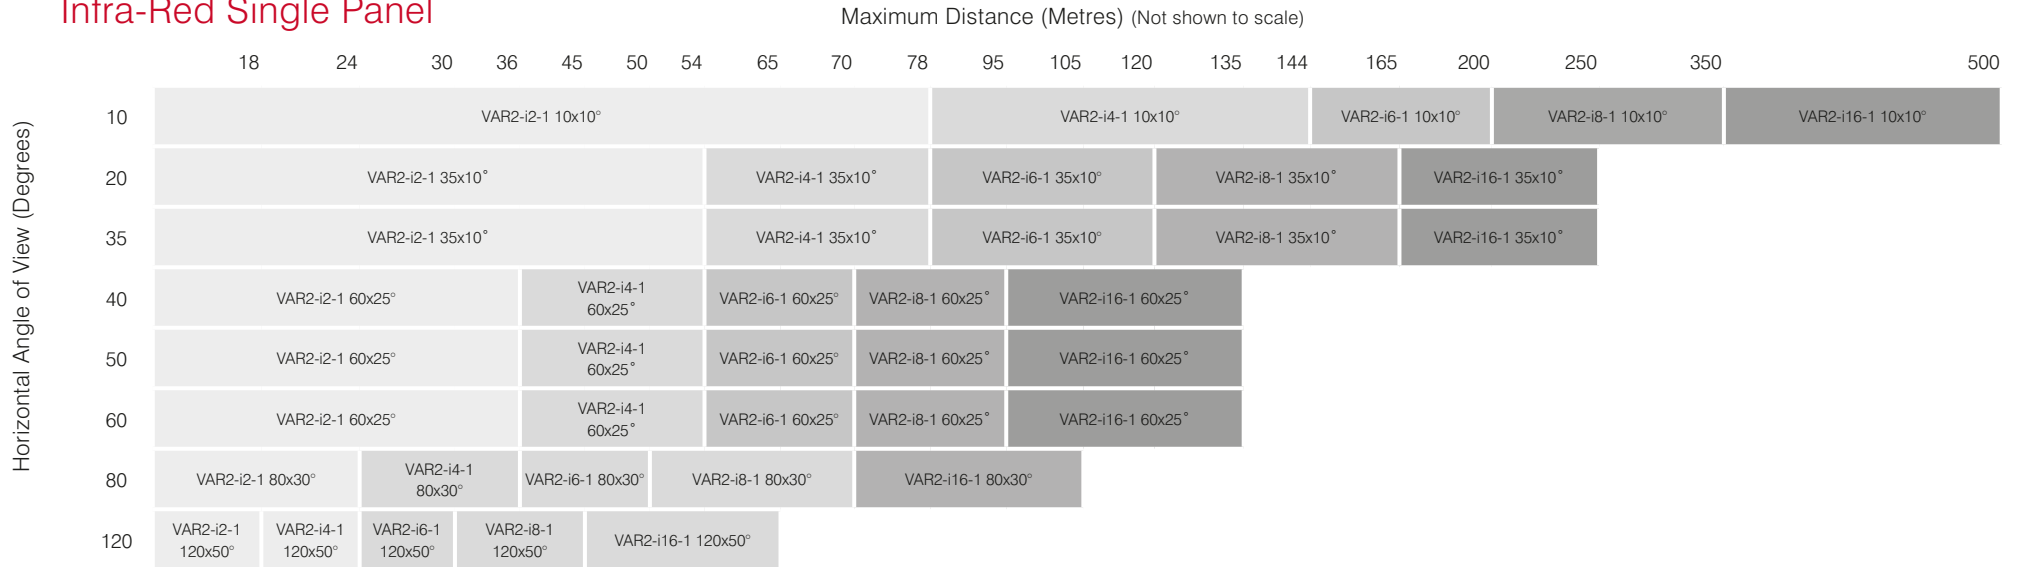

VARIO2 Distance Chart

Infra-Red Single Panel

The VARIO2 Infra-Red series includes i2, i4, i6, i8 and i16 variants.

White-Light Single Panel

The VARIO2 White-Light series includes w2, w4, w8 and w16 variants.

VARIO1 DISTANCE CHART

covers every angle

Infra-Red Single Panel

Horizontal Angle of View (Degrees)

		Maximum Distance (Metres) (Not shown to scale)									
		30	45	65	80	120	150	180	200	220	
10		VAR-i2-1 10 x 10°			VAR-i4-1 10 x 10°		VAR-i8-1 10 x 10°				
20		VAR-i2-1 35 x 10°		VAR-i4-1 35 x 10°		VAR-i8-1 35 x 10°					
35		VAR-i2-1 35 x 10°		VAR-i4-1 35 x 10°		VAR-i8-1 35 x 10°					
40		VAR-i2-1 60 x 25°	VAR-i4-1 60 x 25°	VAR-i8-1 60 x 25°							
50		VAR-i2-1 60 x 25°	VAR-i4-1 60 x 25°	VAR-i8-1 60 x 25°							
60		VAR-i2-1 60 x 25°	VAR-i4-1 60 x 25°	VAR-i8-1 60 x 25°							

VARIO1 DISTANCE CHART

covers every angle

White-Light Single Panel

Horizontal Angle of View (Degrees)

	Maximum Distance (Metres) (Not shown to scale)														
	20	30	35	40	45	50	55	60	70	80	90	100	130	150	
10	VAR-w2-1 10 x 10°						VAR-w4-1 10 x 10°					VAR-w8-1 10 x 10°			
20	VAR-w2-1 35 x 10°			VAR-w4-1 35 x 10°			VAR-w8-1 35 x 10°								
35	VAR-w2-1 35 x 10°			VAR-w4-1 35 x 10°			VAR-w8-1 35 x 10°								
40	VAR-w2-1 60 x 25°	VAR-w4-1 60 x 25°	VAR-w8-1 60 x 25°												
50	VAR-w2-1 60 x 25°	VAR-w4-1 60 x 25°	VAR-w8-1 60 x 25°												
60	VAR-w2-1 60 x 25°	VAR-w4-1 60 x 25°	VAR-w8-1 60 x 25°												