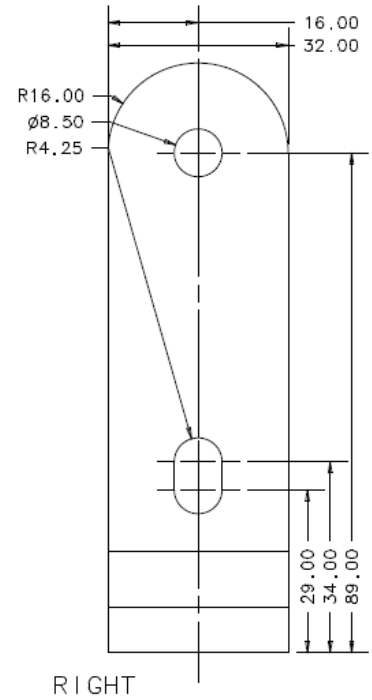

### L Bracket

Designed to mount Rayled illuminators to walls to provide full pan/tilt adjustment when used with AI circular bracket.

8.00mm Aluminium