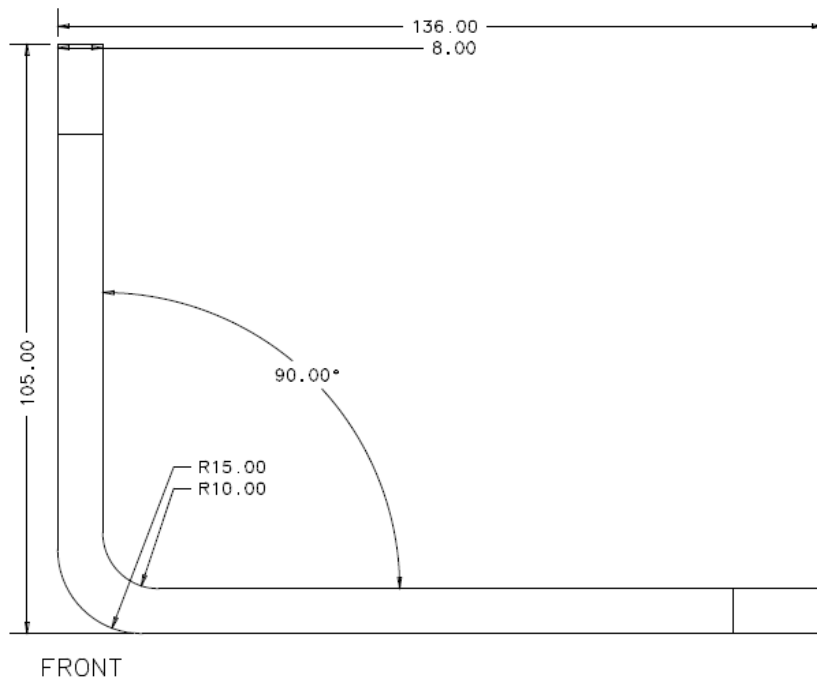

### L Bracket

Designed to mount Rayled illuminators to walls to provide full pan/tilt adjustment when used with AI circular bracket.

8.00mm Aluminium