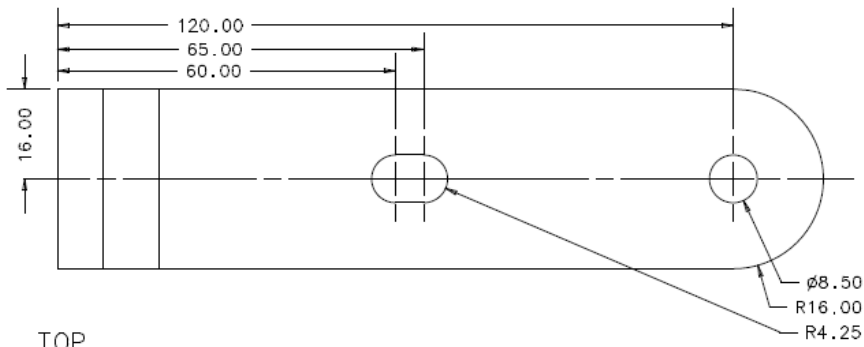

### L Bracket

Designed to mount Rayled illuminators to walls to provide full pan/tilt adjustment when used with AI circular bracket.

8.00mm Aluminium