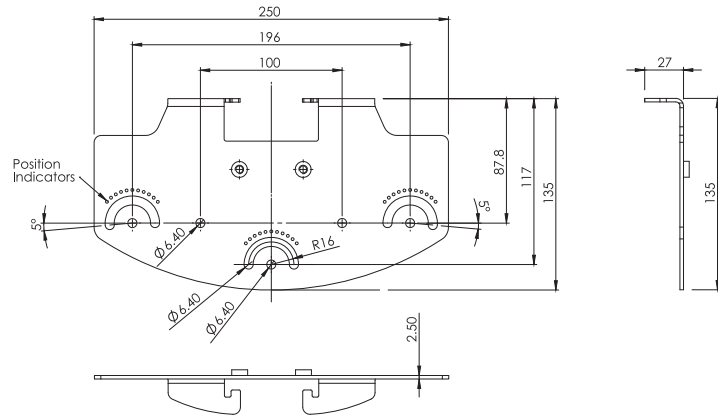

Illuminate Different Depths of Scene

Illuminate Different Areas on Site

Technical Specifications

	VUB WALL	VUB POLE	VUB Plate 3x2	VUB Plate 3x4	VUB Plate 3x8	VUB Plate 1x16	VUB Plate PSU
Dimensions	125x65x93 mm (4.9x2.5x3.6") (H/W/D)		250x135 mm (9.8x5.3") (W/D)	300x135 mm (11.8x5.3") (W/D)	370x135 mm (14.5x5.3") (W/D)	146x124 mm (5.7x4.8") (W/D)	240x180 mm (9.4x7") (W/D)
Weight	250g (0.5lbs)		550g (1.2lbs)	650g (1.4lbs)	750g (1.6lbs)	300g (0.6lbs)	800g (1.7lbs)
Materials	Die Cast Aluminium		Stainless Steel				
Colour	Black						
Finish	Polyester powder coat, RAL 9005 semi glass. Light texture						
Accessories	VUB Plates			N/A			
Fixings	Fixing kit included						

Note: VUB Plates are to be used with VUB-POLE and VUB-WALL brackets

Product Dimensions

VUB-WALL Mount Bracket

VUB-POLE Mount Bracket

Note: M6 centre fixing is for VARIO 2 and 4 series single panel illuminators
M8 centre fixing is for VARIO 8 and 16 series single panel illuminators

Product Dimensions

VUB-PLATE-3x2

VUB-PLATE-3x4

VUB-PLATE-3x8

* Pictured with VUB-WALL bracket

Product Dimensions

VUB-PLATE-1x16 Plates

Note: Allows horizontal rotation of more than 40° when used with VUB Wall or Pole Mount bracket for x1 VARIO 16 series single panel illuminator