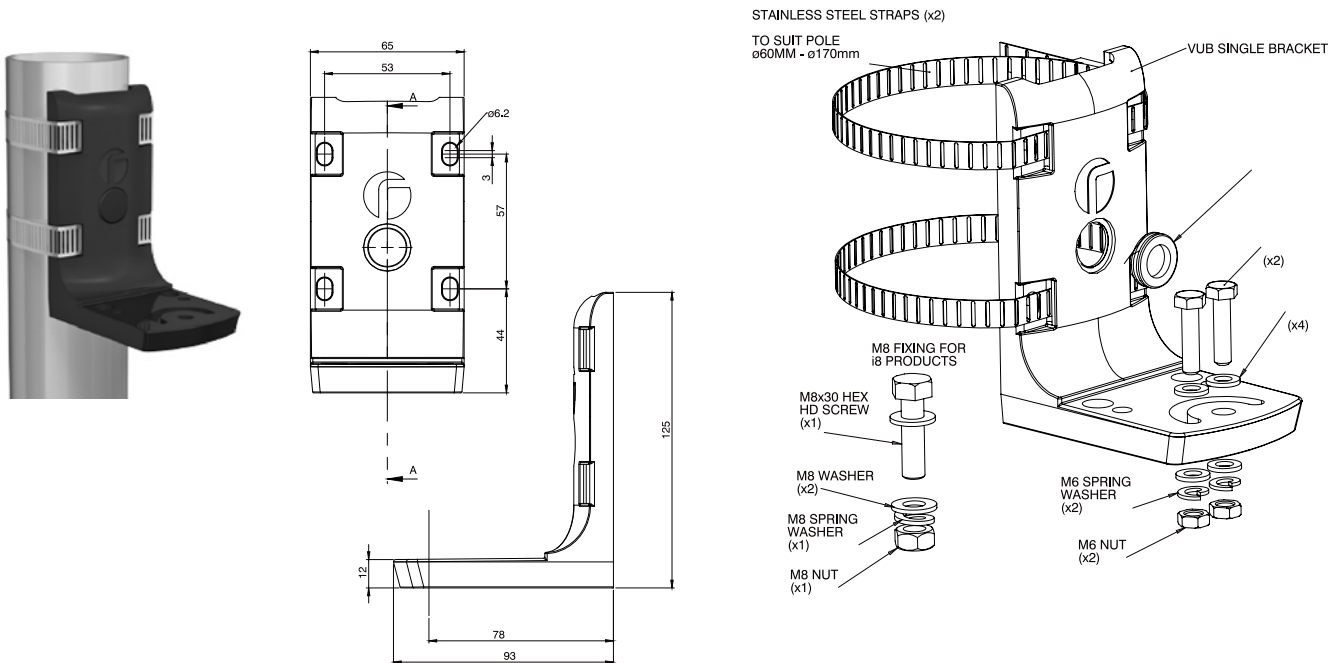

Product Codes

Part Codes	Description
VUB-WALL	VARIO Universal Bracket - Wall Mount, incl fixings
VUB-POLE	VARIO Universal Bracket - Pole Mount, incl fixings
VUB-PLATE-3x2	VUB Mounting Plate for 3 x 2 series VARIO*
VUB-PLATE-3x4	VUB Mounting Plate for 3 x 4 series VARIO*
VUB-PLATE-3x8	VUB Mounting Plate for 3 x 8 series VARIO*
VUB-PLATE-1x16	VUB Mounting Plate for 1 x 16 series VARIO*
VUB-PLATE-PSU	VUB Mounting Plate for VARIO PSU*

Note: VUB Plates are to be used with VUB-POLE and VUB-WALL brackets

Product Dimensions

VUB-WALL Mount Bracket

VUB-POLE Mount Bracket

Note: M6 centre fixing is for VARIO 2 and 4 series single panel illuminators
M8 centre fixing is for VARIO 8 and 16 series single panel illuminators