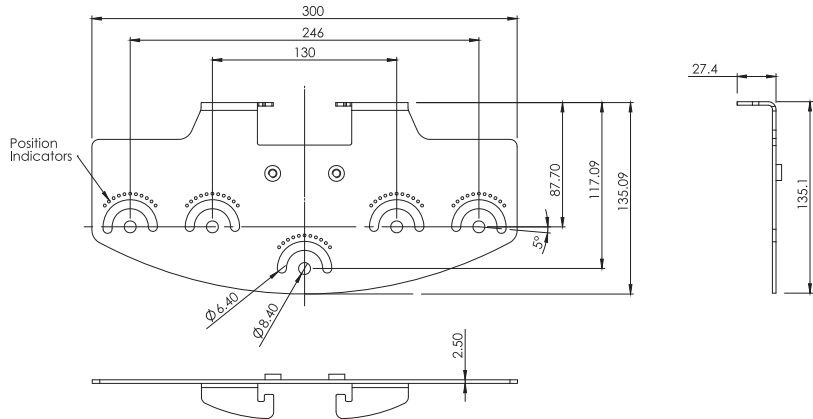

Illuminate Different Depths of Scene

Illuminate Different Areas on Site

Technical Specifications

	VUB WALL	VUB POLE	VUB Plate 3x2	VUB Plate 3x4	VUB Plate 3x8	VUB Plate 1x16	VUB Plate PSU
Dimensions	125x65x93 mm (4.9x2.5x3.6") (H/W/D)		250x135 mm (9.8x5.3") (W/D)	300x135 mm (11.8x5.3") (W/D)	370x135 mm (14.5x5.3") (W/D)	146x124 mm (5.7x4.8") (W/D)	240x180 mm (9.4x7") (W/D)
Weight	250g (0.5lbs)		550g (1.2lbs)	650g (1.4lbs)	750g (1.6lbs)	300g (0.6lbs)	800g (1.7lbs)
Materials	Die Cast Aluminium		Stainless Steel				
Colour	Black						
Finish	Polyester powder coat, RAL 9005 semi glass. Light texture						
Accessories	VUB Plates			N/A			
Fixings	Fixing kit included						

Note: VUB Plates are to be used with VUB-POLE and VUB-WALL brackets

Product Dimensions

VUB-WALL Mount Bracket

VUB-POLE Mount Bracket

Note: M6 centre fixing is for VARIO 2 and 4 series single panel illuminators
M8 centre fixing is for VARIO 8 and 16 series single panel illuminators

Product Dimensions

VUB-PLATE-3x2

VUB-PLATE-3x4

VUB-PLATE-3x8

* Pictured with VUB-WALL bracket

Product Dimensions

VUB-PLATE-1x16 Plates

Note: Allows horizontal rotation of more than 40° when used with VUB Wall or Pole Mount bracket for x1 VARIO 16 series single panel illuminator