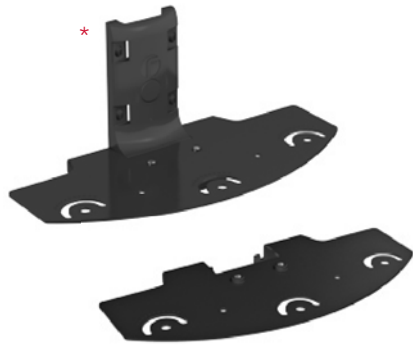

Product Codes

Part Codes	Description
VUB-WALL	VARIO Universal Bracket - Wall Mount, incl fixings
VUB-POLE	VARIO Universal Bracket - Pole Mount, incl fixings
VUB-PLATE-3x2	VUB Mounting Plate for 3 x 2 series VARIO*
VUB-PLATE-3x4	VUB Mounting Plate for 3 x 4 series VARIO*
VUB-PLATE-3x8	VUB Mounting Plate for 3 x 8 series VARIO*
VUB-PLATE-1x16	VUB Mounting Plate for 1 x 16 series VARIO*
VUB-PLATE-PSU	VUB Mounting Plate for VARIO PSU*

Note: VUB Plates are to be used with VUB-POLE and VUB-WALL brackets

Product Dimensions

VUB-WALL Mount Bracket

VUB-POLE Mount Bracket

Note: M6 centre fixing is for VARIO 2 and 4 series single panel illuminators
M8 centre fixing is for VARIO 8 and 16 series single panel illuminators

Product Dimensions

VUB-PLATE-3x2

VUB-PLATE-3x4

VUB-PLATE-3x8

* Pictured with VUB-WALL bracket

Product Dimensions

VUB-PLATE-1x16 Plates

Note: Allows horizontal rotation of more than 40° when used with VUB Wall or Pole Mount bracket for x1 VARIO 16 series single panel illuminator