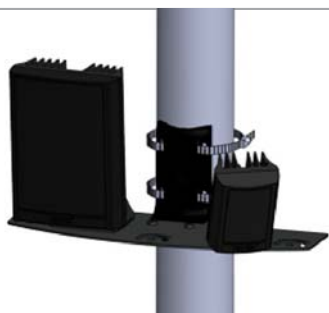

Optional VUB Mounting Plates

Allows for the mounting of multiple VARIO illuminators and PSU

Different Illuminator/PSU combinations

Accommodates various combinations of VARIO illuminators and PSUs, offering the highest levels of flexibility

Flexible Fixing Positions

Illuminators can be positioned on the top or underside of VUB Mounting Plates

Independent Pan/Tilt Adjustment

Individual illuminators can be independently adjusted both horizontally and vertically

Illuminate Different Depths of Scene

Illuminate Different Areas on Site

Technical Specifications

	VUB WALL	VUB POLE	VUB Plate 3x2	VUB Plate 3x4	VUB Plate 3x8	VUB Plate 1x16	VUB Plate PSU
Dimensions	125x65x93 mm (4.9x2.5x3.6") (H/W/D)		250x135 mm (9.8x5.3") (W/D)	300x135 mm (11.8x5.3") (W/D)	370x135 mm (14.5x5.3") (W/D)	146x124 mm (5.7x4.8") (W/D)	240x180 mm (9.4x7") (W/D)
Weight	250g (0.5lbs)		550g (1.2lbs)	650g (1.4lbs)	750g (1.6lbs)	300g (0.6lbs)	800g (1.7lbs)
Materials	Die Cast Aluminium		Stainless Steel				
Colour	Black						
Finish	Polyester powder coat, RAL 9005 semi glass. Light texture						
Accessories	VUB Plates			N/A			
Fixings	Fixing kit included						

VUB and VARIO Illuminator/PSU Standard Configurations

	VARIO Illuminator Configurations	
VUB WALL	Mounts x1 any single panel VARIO illuminator (Contact Raytec for mounting double or triple panel VARIO illuminators)	
VUB POLE		
VUB Plate 3x2	Mounts up to x3 VARIO 2 series or x2 VARIO 4 series (single panel)	Other custom configurations possible - see page 6 and 7 for examples. Contact RayLED for further advice.
VUB Plate 3x4	Mounts up to x3 VARIO 4 series or x2 VARIO 8 series (single panel)	
VUB Plate 3x8	Mounts up to x3 VARIO 8 series or x3 VARIO 16 series (single panel)	
VUB Plate 1x16	Mounts x1 VARIO 16 series (Allows horizontal rotation of more than 40° when used with VUB Wall or Pole Mount Bracket)	
VUB Plate PSU	Mounts x1 any VARIO PSU	