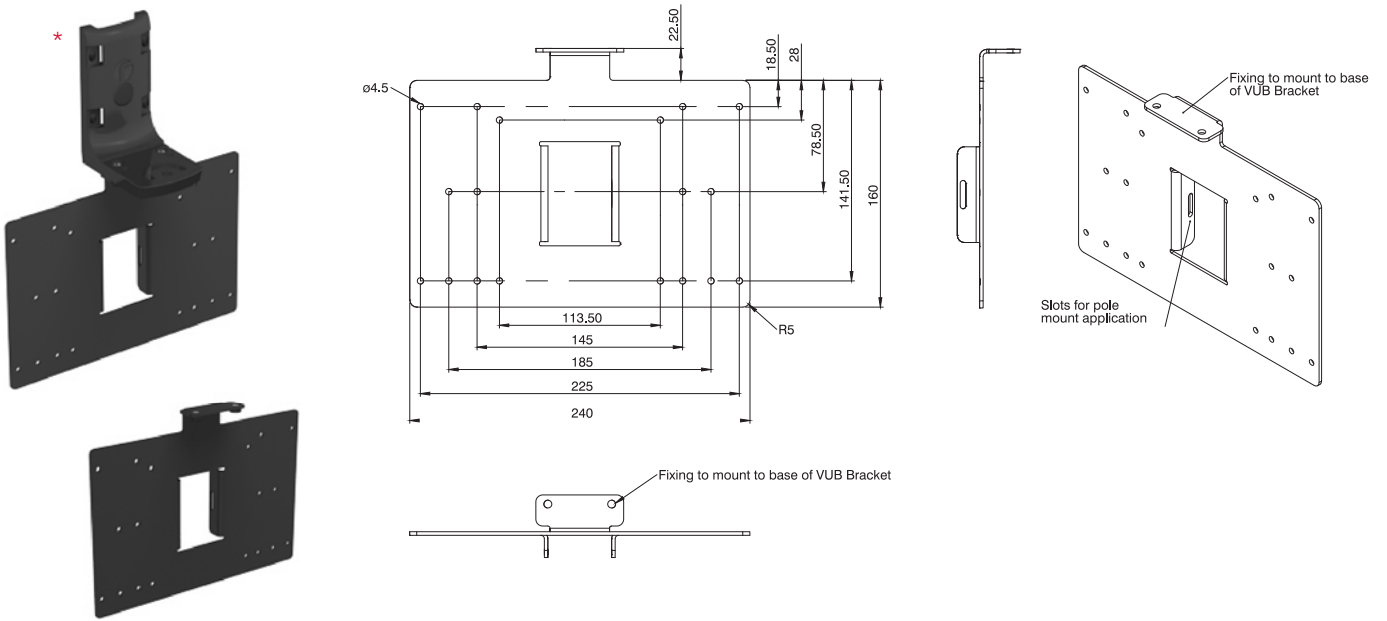

VUB-PLATE-PSU

Note: Can be used in conjunction with other VUB Mounting Plates to mount VARIO illuminators and PSUs on the same VUB Wall or Pole Mount Bracket

* Pictured with VUB-WALL bracket