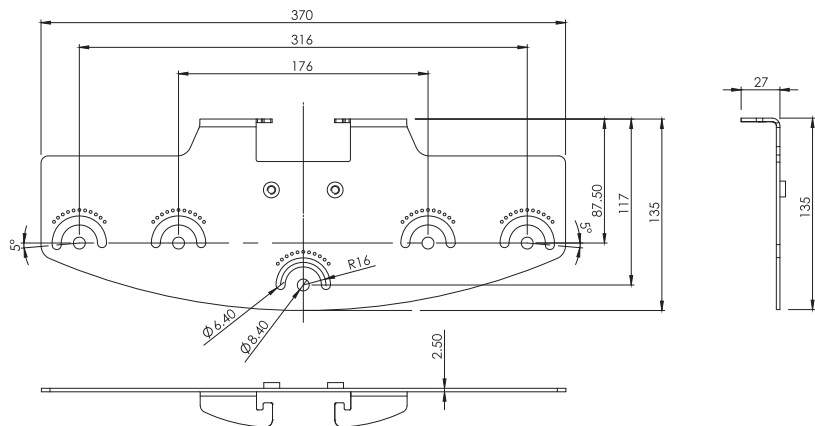

Product Dimensions

VUB-PLATE-3x2

VUB-PLATE-3x4

VUB-PLATE-3x8

* Pictured with VUB-WALL bracket

Product Dimensions

VUB-PLATE-1x16 Plates

Note: Allows horizontal rotation of more than 40° when used with VUB Wall or Pole Mount bracket for x1 VARIO 16 series single panel illuminator