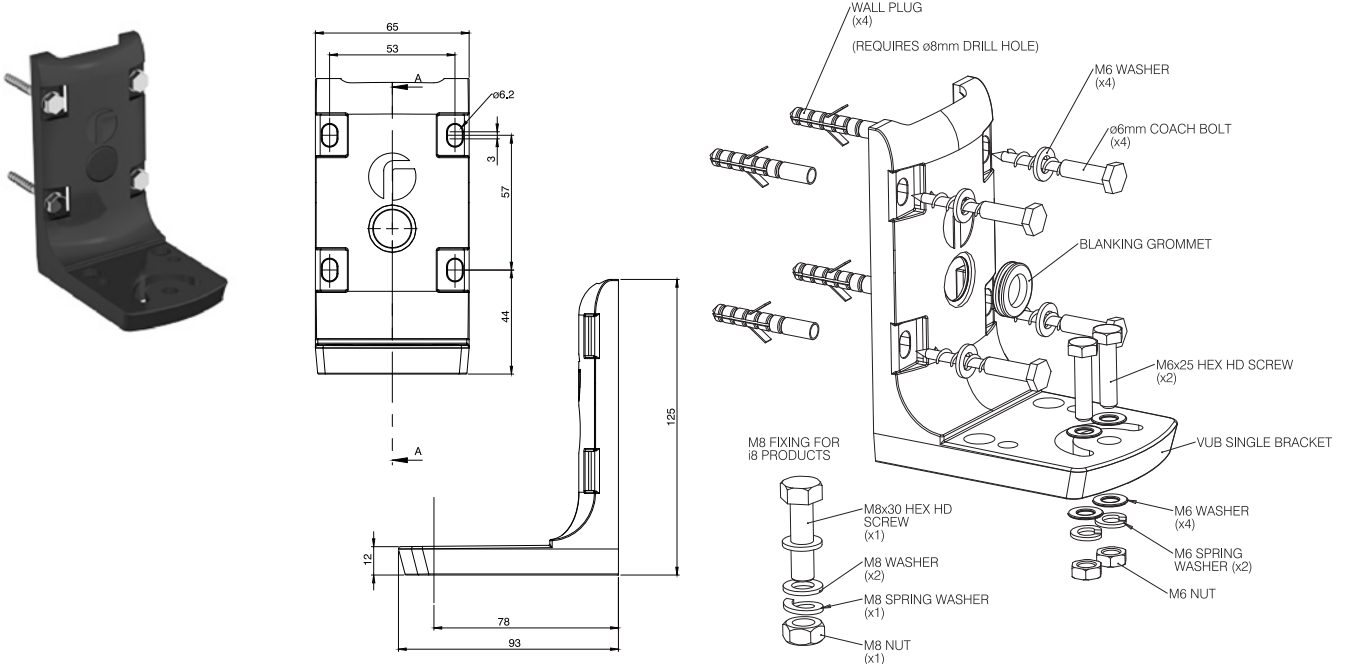

Product Dimensions

VUB-WALL Mount Bracket