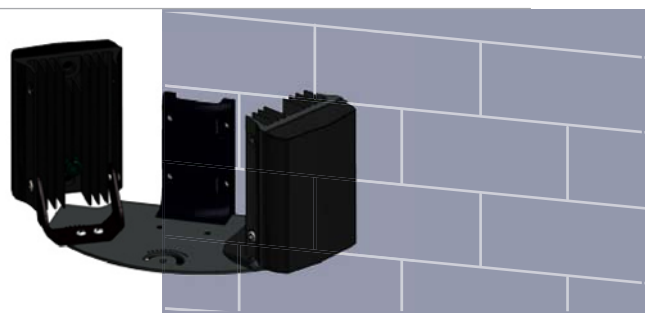

Optional VUB Mounting Plates

Allows for the mounting of multiple VARIO illuminators and PSU

Different Illuminator/PSU combinations

Accommodates various combinations of VARIO illuminators and PSUs, offering the highest levels of flexibility

Flexible Fixing Positions

Illuminators can be positioned on the top or underside of VUB Mounting Plates

Independent Pan/Tilt Adjustment

Individual illuminators can be independently adjusted both horizontally and vertically

Illuminate Different Depths of Scene

Illuminate Different Areas on Site

Technical Specifications

	VUB WALL	VUB POLE	VUB Plate 3x2	VUB Plate 3x4	VUB Plate 3x8	VUB Plate 1x16	VUB Plate PSU
Dimensions	125x65x93 mm (4.9x2.5x3.6") (H/W/D)		250x135 mm (9.8x5.3") (W/D)	300x135 mm (11.8x5.3") (W/D)	370x135 mm (14.5x5.3") (W/D)	146x124 mm (5.7x4.8") (W/D)	240x180 mm (9.4x7") (W/D)
Weight	250g (0.5lbs)		550g (1.2lbs)	650g (1.4lbs)	750g (1.6lbs)	300g (0.6lbs)	800g (1.7lbs)
Materials	Die Cast Aluminium		Stainless Steel				
Colour	Black						
Finish	Polyester powder coat, RAL 9005 semi glass. Light texture						
Accessories	VUB Plates			N/A			
Fixings	Fixing kit included						

VUB and VARIO Illuminator/PSU Standard Configurations

	VARIO Illuminator Configurations	
VUB WALL	Mounts x1 any single panel VARIO illuminator (Contact Raytec for mounting double or triple panel VARIO illuminators)	
VUB POLE		
VUB Plate 3x2	Mounts up to x3 VARIO 2 series or x2 VARIO 4 series (single panel)	Other custom configurations possible - see page 6 and 7 for examples. Contact RayLED for further advice.
VUB Plate 3x4	Mounts up to x3 VARIO 4 series or x2 VARIO 8 series (single panel)	
VUB Plate 3x8	Mounts up to x3 VARIO 8 series or x3 VARIO 16 series (single panel)	
VUB Plate 1x16	Mounts x1 VARIO 16 series (Allows horizontal rotation of more than 40° when used with VUB Wall or Pole Mount Bracket)	
VUB Plate PSU	Mounts x1 any VARIO PSU	