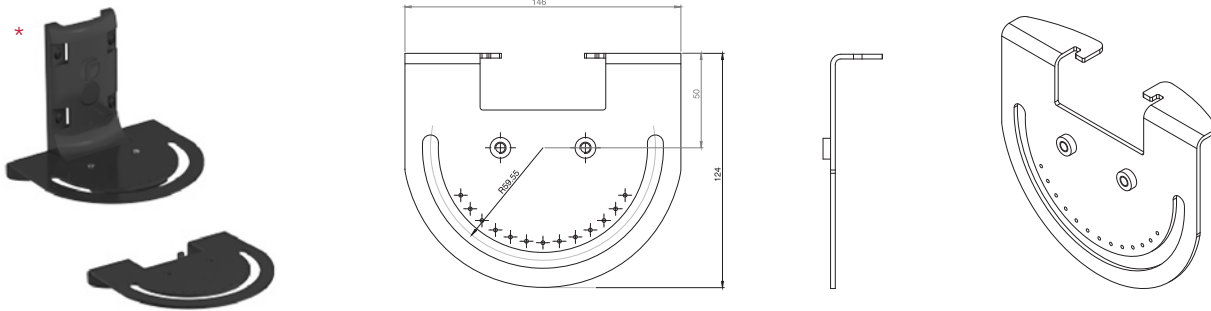

Note: VUB Plates are to be used with VUB-POLE and VUB-WALL brackets

Product Dimensions

VUB-WALL Mount Bracket

VUB-POLE Mount Bracket

Note: M6 centre fixing is for VARIO 2 and 4 series single panel illuminators
M8 centre fixing is for VARIO 8 and 16 series single panel illuminators

Product Dimensions

VUB-PLATE-3x2

VUB-PLATE-3x4

VUB-PLATE-3x8

* Pictured with VUB-WALL bracket

Product Dimensions

VUB-PLATE-1x16 Plates

Note: Allows horizontal rotation of more than 40° when used with VUB Wall or Pole Mount bracket for x1 VARIO 16 series single panel illuminator

VUB-PLATE-PSU

Note: Can be used in conjunction with other VUB Mounting Plates to mount VARIO illuminators and PSUs on the same VUB Wall or Pole Mount Bracket

* Pictured with VUB-WALL bracket

VUB and VARIO Illuminator/PSU Configuration Examples