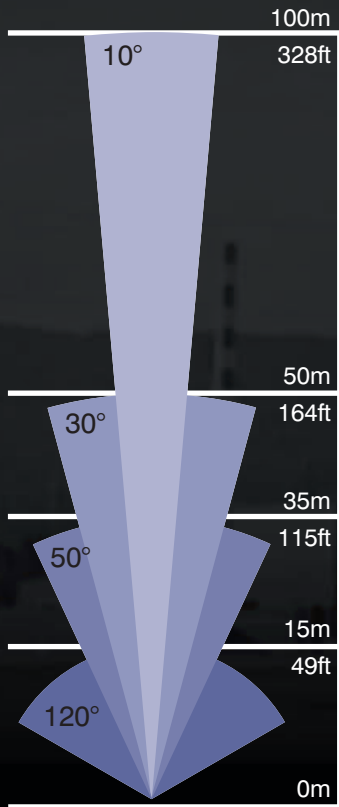

WHITE-LIGHT ANGLES + DISTANCES