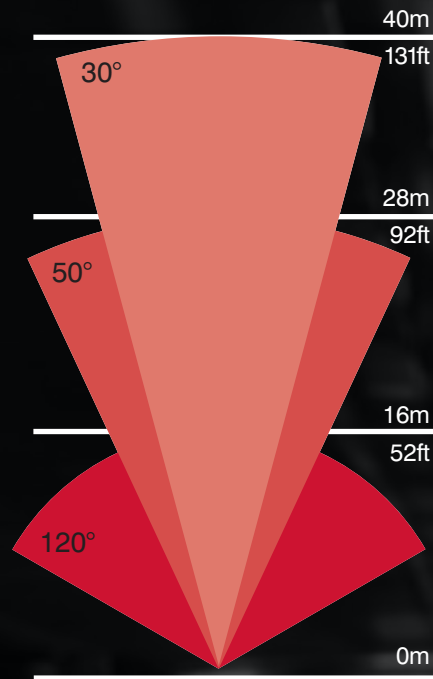

RAYMAX 50 FUSION