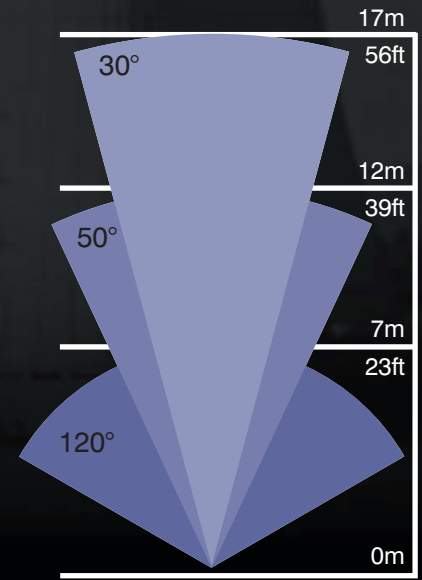

940nm options also available. Contact Rayled for details.

WHITE-LIGHT ANGLES + DISTANCES

RAYLUX 100 FUSION

RAYLUX 50 FUSION

RAYLUX 25 FUSION

APPLICATIONS

BANKING

HOTELS

DUMPING

**HIGH END
RESIDENTIAL**

HOLDING BAYS

GRAFFITI

WL SPECIFICATIONS

Max Distance:	
RL100 FUSION	up to 100m (328ft)
RL50 FUSION	up to 35m (115ft)
RL25 FUSION	up to 17m (56ft)
Angle:	10, 30, 50 or 120 degrees
Optics:	SMT LED's with micro-lensing
Consumption:	Model Dependent 12, 25 or 35W
Input Voltage:	12/24V AC/DC
Weight:	
RL100 FUSION	1.4kg (3.1lbs)
RL50 FUSION	1.0kg (2.2lbs)
RL25 FUSION	0.5kg (1.1lbs)
Environmental:	IP66
Temp Range:	-50 to +50°C (-58 to 122°F)
Cable Length:	2.5m

Colour:	Silver
Wavelength:	White-Light
Dimensions:	
RL100 FUSION	180 x 135 x 65mm 7" x 5.25" x 2.5" approx
RL50 FUSION	135 x 100 x 63mm 5.25" x 4" x 2.5" approx
RL25 FUSION	75 x 100 x 54mm 3" x 4" x 2" approx