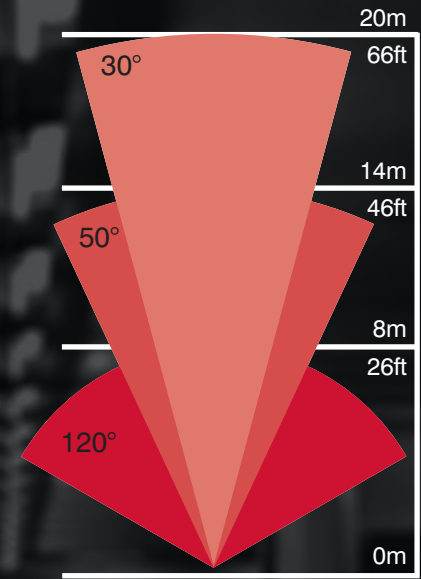

RAYMAX 25 FUSION

APPLICATIONS