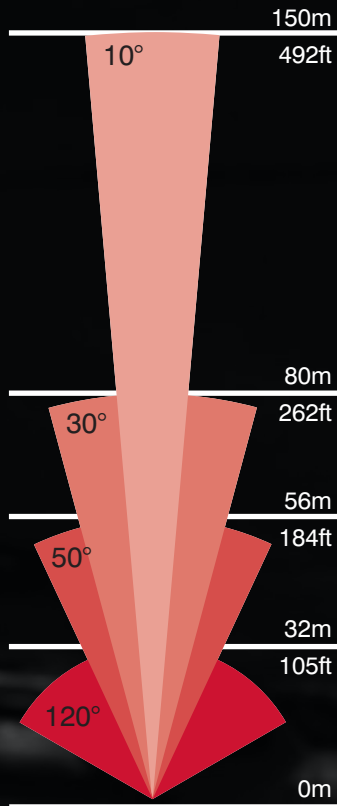

INFRA-RED ANGLES + DISTANCES

RAYMAX 100 FUSION