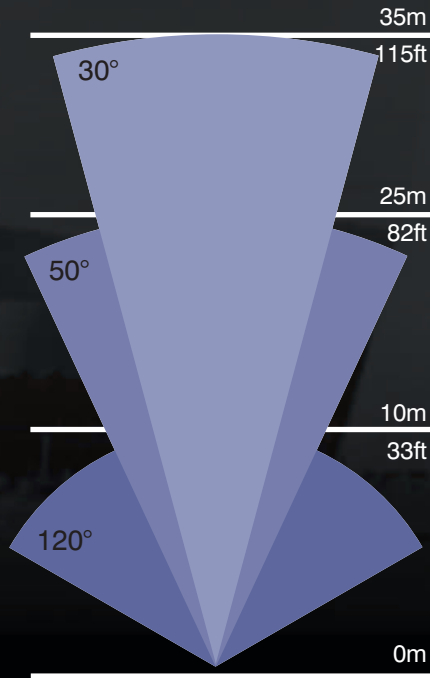

WHITE-LIGHT ANGLES + DISTANCES

APPLICATIONS

BANKING

HOTELS

DUMPING

**HIGH END
RESIDENTIAL**

HOLDING BAYS

GRAFFITI