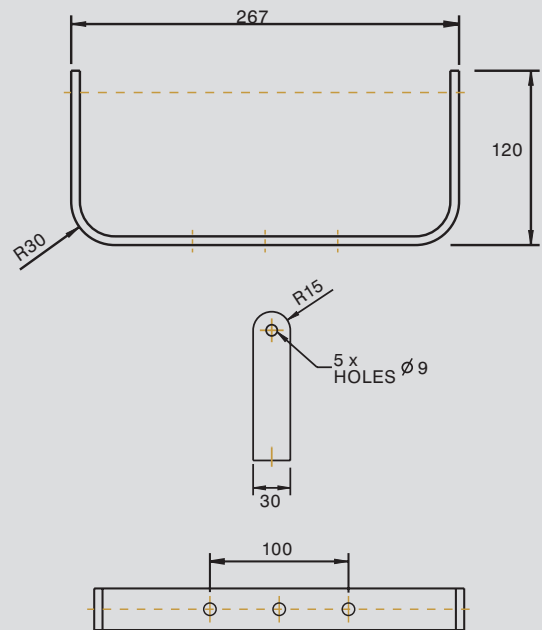

ILLUMINATOR & INTEGRATED PSU

<i>Max Distance:</i>	up to 120m (394ft)
<i>Angle:</i>	10, 30, or 50 degrees
<i>Optics:</i>	SMT LED's
<i>Consumption:</i>	<80W
<i>Input:</i>	100-254V AC Approx 0.3A @ 230V AC or 24V AC/DC version available @ 2.7A)
<i>Voltage:</i>	13.5V current controlled
<i>Weight:</i>	<6.5kg (14lbs)
<i>Environment:</i>	Zone 1 & 2 Hazardous Environments
<i>IP Rating:</i>	66/67
<i>Temp Range:</i>	-20 to +50°C (-4 to 122°F)
<i>Cable Length:</i>	2.7m
<i>Colour:</i>	Black
<i>Wavelength:</i>	White-Light
<i>Dimensions:</i>	281 x 245 x 135mm 11" x 9.6" x 5.3" approx
<i>Certifications:</i>	IECEX Cert. Ex emb IIC T4 Gb Ex t IIIC T103°C Db IP66/67 Tamb -20°C to +50°C ATEX Cert. II 2 G D Ex emb IIC T4 Gb Ex t IIIC T103°C Db IP66/67 Ta = -20°C to +50°C

BRACKETRY

Wall Mount Bracket included.

PART CODES & DISTANCES

RLW2-200-05	RAYLUX Warrior, 05°	White-Light	168m (551ft)
RLW2-200-10	RAYLUX Warrior, 10°	White-Light	120m (394ft)
RLW2-200-30	RAYLUX Warrior, 30°	White-Light	65m (213ft)
RLW2-200-50	RAYLUX Warrior, 50°	White-Light	45m (184ft)
RLW2-200-05-PC	RAYLUX Warrior, 05° with photocell	White-Light	168m (551ft)
RLW2-200-10-PC	RAYLUX Warrior, 10° with photocell	White-Light	120m (394ft)
RLW2-200-30-PC	RAYLUX Warrior, 30° with photocell	White-Light	65m (213ft)
RLW2-200-50-PC	RAYLUX Warrior, 50° with photocell	White-Light	45m (184ft)