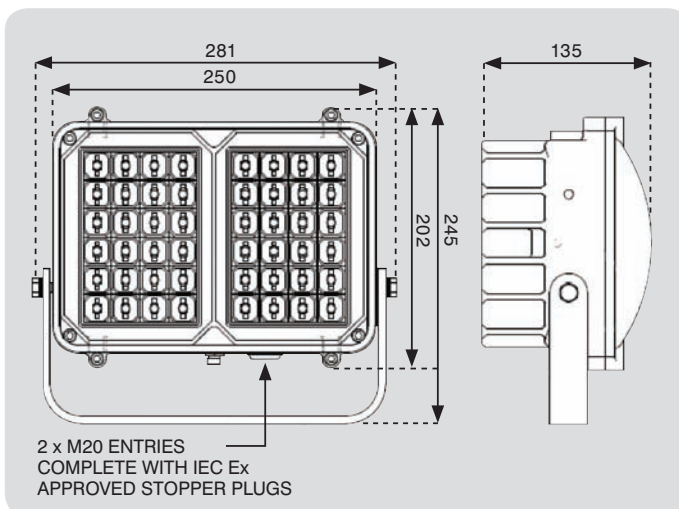

APPLICATIONS