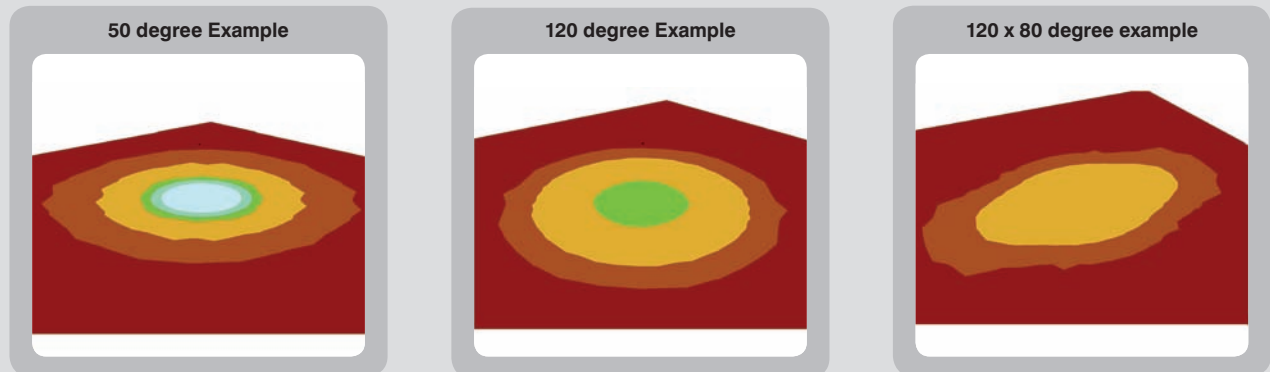

PHOTOMETRIC DIAGRAMS (Full photometry available)

Notes: Height 5m. Maintenance factor 0.85. 120 x 80 degree unit read (H) as left to right plan view and vertical (V) front to back

PART CODES - FIXED ILLUMINATION

UBF-8-50	RAYLUX URBAN UBF-8, 15W Max, 50 degree, White-Light, inc PSU
UBF-8-120	RAYLUX URBAN UBF-8, 15W Max, 120 degree, White-Light, inc PSU
UBF-8-120H-80V	RAYLUX URBAN UBF-8, 15W Max, 120 Horizontal x 80 Vertical, White-Light, inc PSU