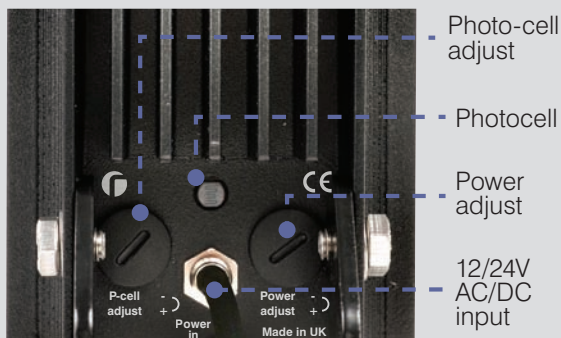

COMMAND AND CONTROL TECHNOLOGY™