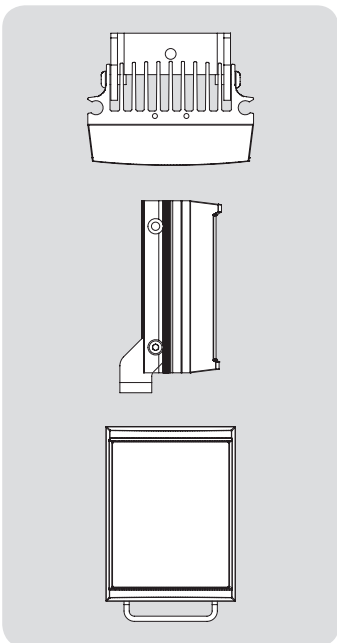

COMMAND AND CONTROL™ TECHNOLOGY

Integrated into all Fusion Illuminators, Command and Control™ technology provides photocell, photocell level adjustment and power adjustment functionality on the actual illuminator. This eliminates the need for a specialist external power supply.

VANDAL RESISTANT

The polycarbonate lens design protects against severe blows from crowbars, baseball bats and can even withstand successive shots from air pistols and rifles (range dependant).

ENERGY SAVING

All RayLED illuminators use high efficiency LED's and advanced control methods to deliver extremely low electrical consumption. RayLED illuminators are energy saving and deliver huge savings in running costs compared to traditional bulb illuminators.

HIGH DEFINITION LIGHTING

High Definition Lighting allows cameras to provide crystal clear, high signal images during the hours of darkness. The breakthrough in HD lighting is made possible with RayLED's high power LED technology delivering increased power on scene.

5 YEAR WARRANTY

All RayLED CCTV illuminators are provided with a 5 year warranty, unmatched anywhere in the CCTV lighting industry. RayLED illuminators provide guaranteed long life!

TECHNICAL SPECIFICATIONS

ILLUMINATOR & INTEGRATED PSU

- *Max Distance:* up to 35m (115ft)
- *Angle:* 30, 50 or 120 degrees
- *Optics:* SMT LED's
- *Consumption:* 25W max
- *Input:* 12/24V AC/DC
- *Voltage:* 13.5V current controlled
- *Weight:* 1.0kg (2.2lbs)
- *Environmental:* IP66
- *Temp Range:* -50 to +50°C (-58 to 122°F)
- *Cable Length:* 2.5m
- *Colour:* Silver
- *Wavelength:* White-Light
- *Dimensions:* 135 x 100 x 63mm
  5.25" x 4" x 2.5" approx

BRACKETRY
U Bracket included.

INTEGRATED COMMAND AND CONTROL™ TECHNOLOGY

- Inbuilt Photocell for automatic on/off operation
- Inbuilt Photocell level adjust
- Inbuilt power adjust from 10-100%
- Telemetry connection for remote operation

PART CODES & DISTANCES

RL50-F-30	RAYLUX 50 Fusion, 30°	White-Light + Integrated PSU	35m (115ft)
RL50-F-50	RAYLUX 50 Fusion, 50°	White-Light + Integrated PSU	25m (82ft)
RL50-F-120	RAYLUX 50 Fusion, 120°	White-Light + Integrated PSU	10m (33ft)