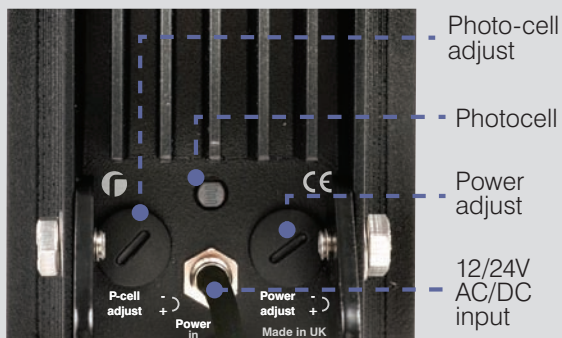

COMMAND AND CONTROL TECHNOLOGY™

POWERFUL

- Distances up to 17m (56ft)
- **PLATINUM[®]** LED technology
- High power - low running costs

FLEXIBLE

- 30, 50 or 120 degree variations
- Integrated Fusion PSU with 12/24V AC/DC input
- Command and Control technology™

	<p>ILLUMINATOR & INTEGRATED PSU</p> <p><i>Max Distance:</i> up to 17m (56ft) <i>Angle:</i> 30, 50 or 120 degrees <i>Optics:</i> SMT LED's <i>Consumption:</i> 12W max <i>Input:</i> 12/24V AC/DC <i>Voltage:</i> 13.5V current controlled <i>Weight:</i> 0.5kg (1.1lbs) <i>Environmental:</i> IP66 <i>Temp Range:</i> -50 to +50°C (-58 to 122°F) <i>Cable Length:</i> 2.5m <i>Colour:</i> Silver <i>Wavelength:</i> White-Light <i>Dimensions:</i> 75 x 100 x 54mm 3" x 4" x 2" approx</p> <p>BRACKETRY U Bracket included.</p>	<p>INTEGRATED COMMAND AND CONTROL™ TECHNOLOGY</p> <ul style="list-style-type: none"> • Inbuilt Photocell for automatic on/off operation • Inbuilt Photocell level adjust • Inbuilt power adjust from 10-100% • Telemetry connection for remote operation
--	---	---