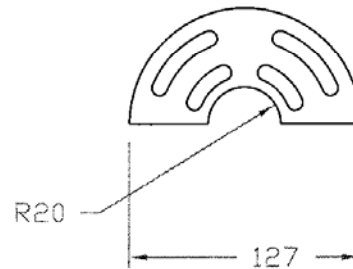

PB180/ PB360

Designed to mount Rayled illuminators to poles/columns – for use mainly with dome cameras.
Mounts to top of pole. Provided with 4" PCD (50.75mm) and 2" (30.75mm) PCD mounting options.

PB360 supplied with 2 mounting areas to mount up to 4 lamps.

PB180 supplied with 1 mounting area (plus spacer) to mount up to 2 lamps.

Ref:- CCTV-51581A (x2)
5mm Thk Ally

Raytec

Ref:- CCTV-51581B
5mm Thk Ally

PB360 shown above -
2 mounting areas

PB180 – one mounting area
as per PB360 and one
spacer – shown above