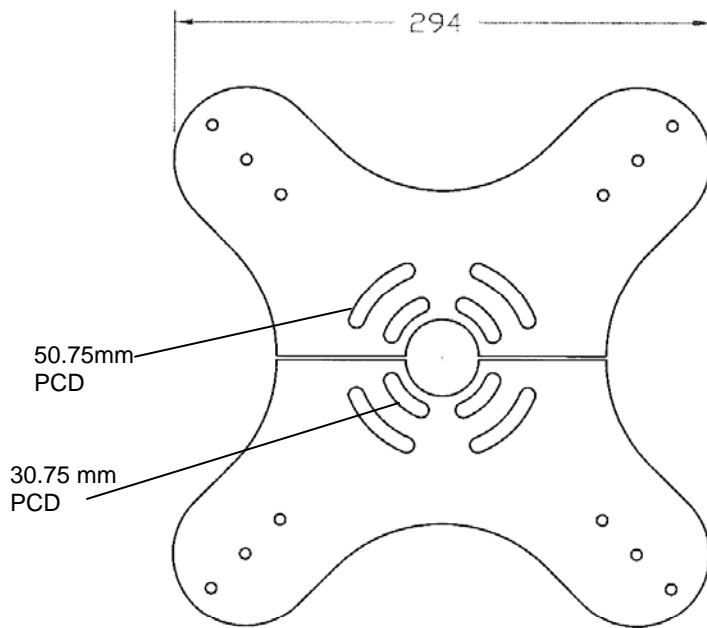

PB180/ PB360

Designed to mount Rayled illuminators to poles/columns – for use mainly with dome cameras.
Mounts to top of pole. Provided with 4" PCD (50.75mm) and 2" (30.75mm) PCD mounting options.

PB360 supplied with 2 mounting areas to mount up to 4 lamps.

PB180 supplied with 1 mounting area (plus spacer) to mount up to 2 lamps.

Ref:- CCTV-51581A (x2)
5mm Thk Ally

Raytec

Ref:- CCTV-51581B
5mm Thk Ally

PB360 shown above -
2 mounting areas

PB180 – one mounting area
as per PB360 and one
spacer – shown above